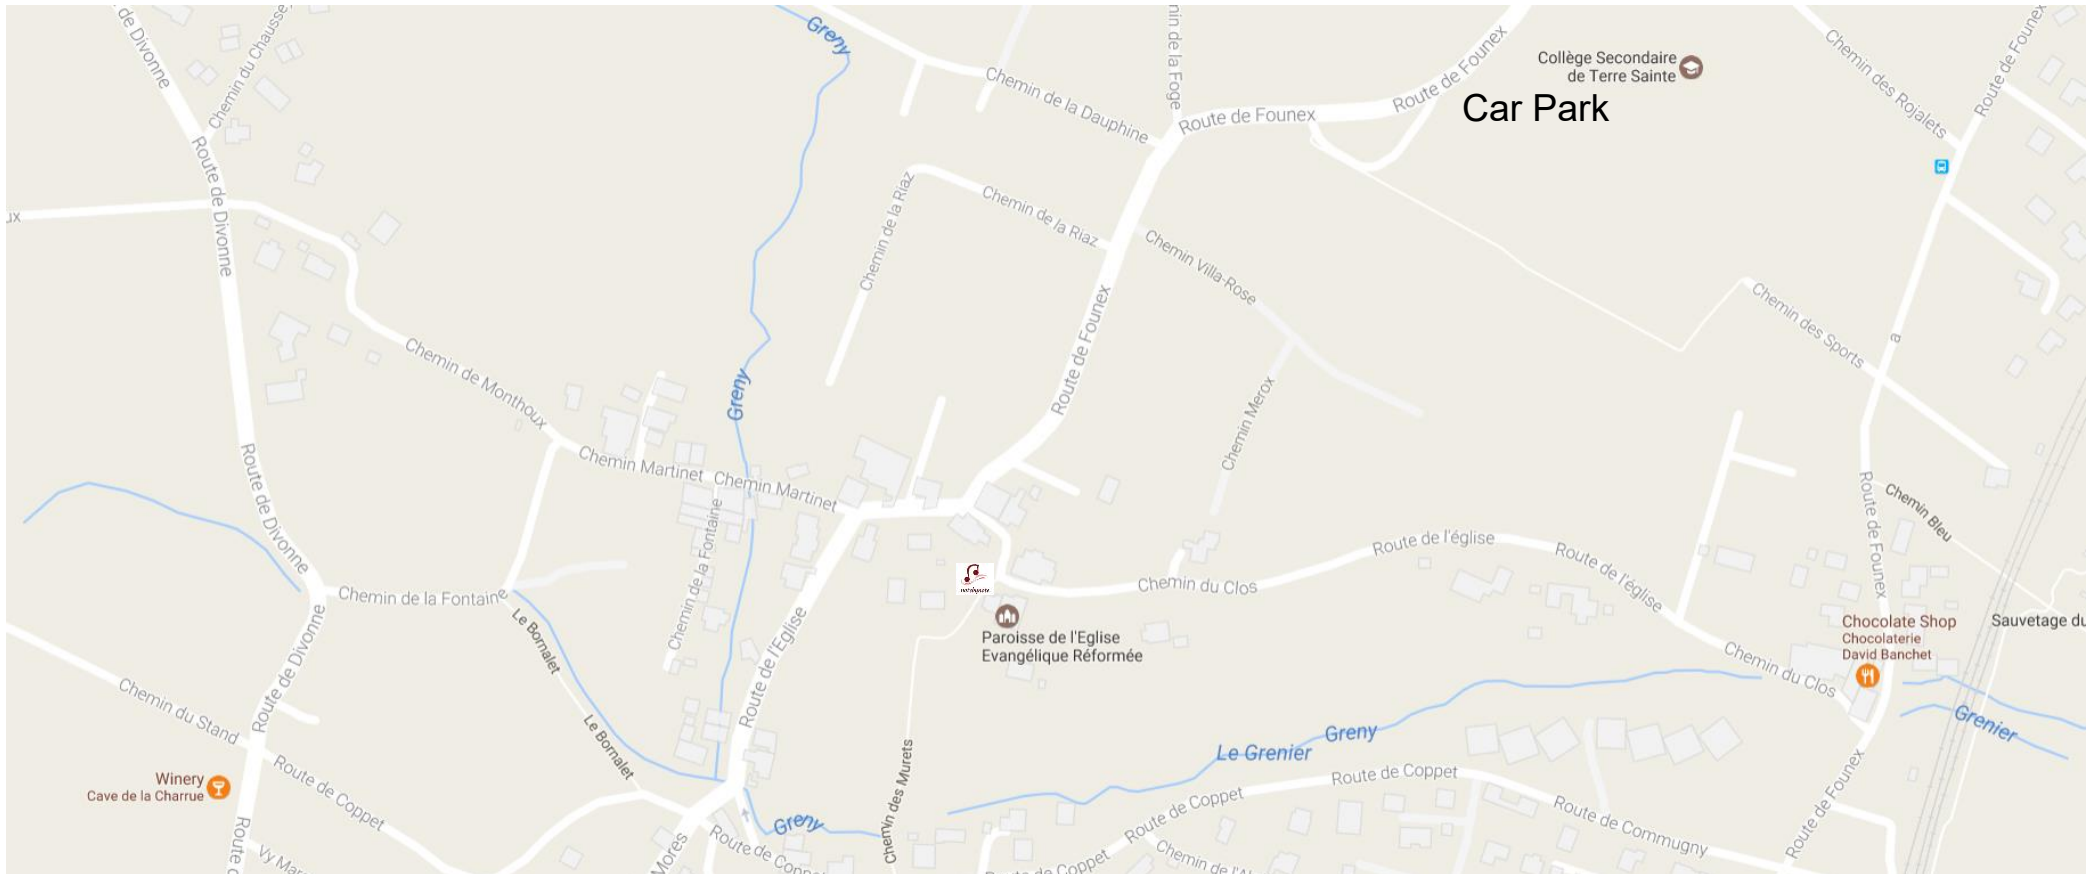

Commugny Temple, Route de l'église, 1291 Commugny, Switzerland

Parking: as there are only a small number of parking places directly outside Commugny Temple we request that everyone, unless you are mobility restricted, should use the car park at: Collège et centre sportif des Rojalets, Route de Founex 31, En Rojalets, 1296 Coppet which is 500m from the Temple.